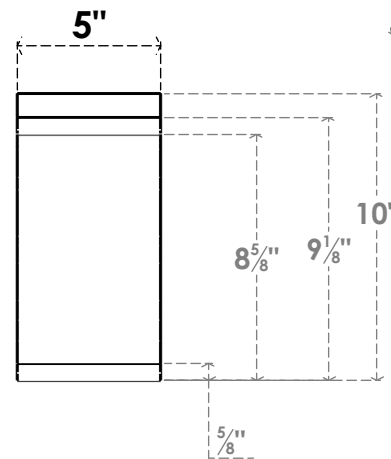

ITEM NUMBER: BRCPO050X06000X10000LFT

5"W X 6"D X 10"H LAFAYETTE ARCHITECTURAL GRADE PVC OPEN BRACE

SIDE PROFILE

FRONT PROFILE

ISOMETRIC

EKENA MILLWORK
2300 WEST MAIN ST.
CLARKSVILLE, TX 75426
TOLL FREE: 866-607-0453
WWW.EKENAMILLWORK.COM

NOTES

1. INSTALLATION TO BE COMPLETED IN ACCORDANCE WITH MANUFACTURER'S SPECIFICATIONS.
2. DRAWING MAY NOT BE TO SCALE
3. THIS DRAWING IS INTENDED FOR DESIGN AND PLANNING PURPOSES ONLY.
4. ALL INFORMATION CONTAINED HEREIN WAS CURRENT AT THE TIME OF DEVELOPMENT BUT MUST BE REVIEWED AND APPROVED BY THE PRODUCT MANUFACTURER TO BE CONSIDERED ACCURATE.
5. ARCHITECTURAL GRADE PVC PRODUCTS ARE MADE FROM EXPANDED CELLULAR PVC AND COME NATURALLY WHITE BUT MAY BE PAINTED