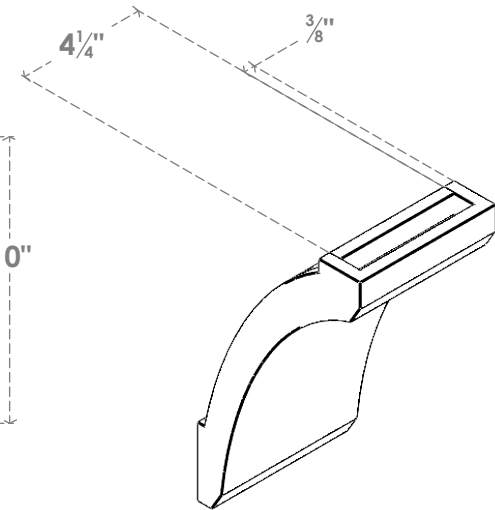

ITEM NUMBER: BRCPO050X06000X10000LFT

5"W X 6"D X 10"H LAFAYETTE ARCHITECTURAL GRADE PVC OPEN BRACE

SIDE PROFILE

FRONT PROFILE

ISOMETRIC

EKENA MILLWORK
2300 WEST MAIN ST.
CLARKSVILLE, TX 75426
TOLL FREE: 866-607-0453
WWW.EKENAMILLWORK.COM