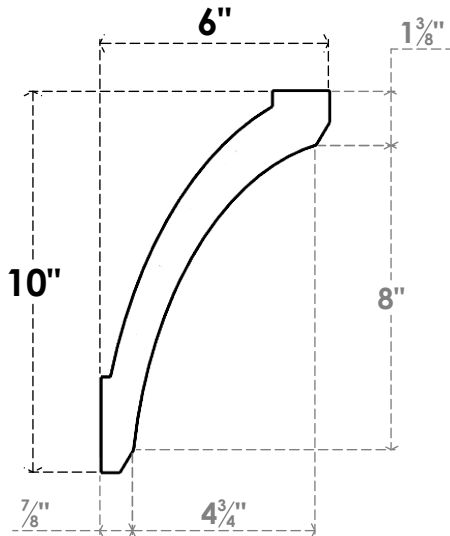

ITEM NUMBER: BRCPO050X06000X10000LFT

5"W X 6"D X 10"H LAFAYETTE ARCHITECTURAL GRADE PVC OPEN BRACE

SIDE PROFILE

FRONT PROFILE

ISOMETRIC

EKENA MILLWORK
2300 WEST MAIN ST.
CLARKSVILLE, TX 75426
TOLL FREE: 866-607-0453
WWW.EKENAMILLWORK.COM